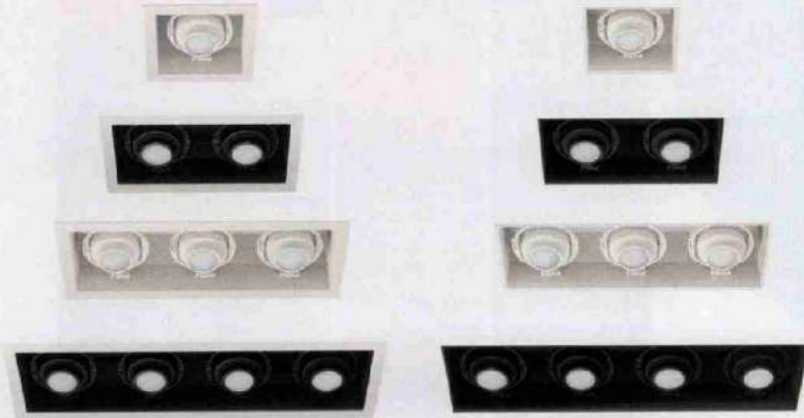

VS

VMSD SHOWROOM *Lighting*

USAI Lighting
usailighting.com

Along with seven beam-spread options, the NanoLED Multi features four independently lockable heads. Comes with a range of dimming driver options, while up to 1150 lumens are delivered from each source.