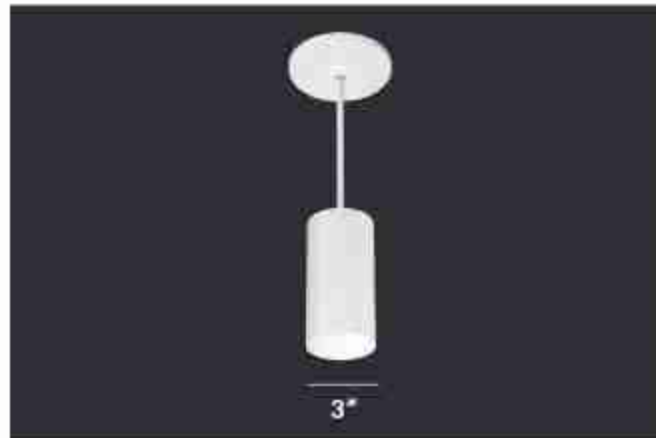

THREE PRODUCT FAMILIES

1 NanoLED® Cylinders
Compliments NanoLED® recessed downlights. It's our smallest cylinder diameter.

2 BeveLED Mini® Cylinder
Cylinder version of the beloved BeveLED Mini® recessed downlight, this high-performance light comes in square and round cylinders.