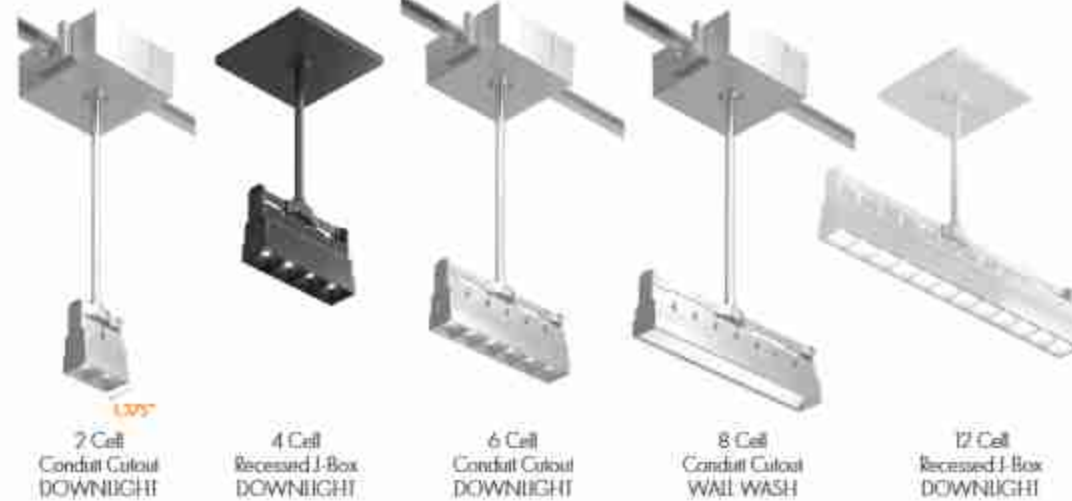

OPTIONS

Cells: 2, 4, 6, 8, 12

Conduit Cutout Canopy
Recessed J-Box Canopy

Rigid Stem Pendant

Downlight
Wall Wash

3" NanoLED® Cylinder and NanoLED® Glow Cylinder

OPTIONS

length 6", 10"
Glass length 2", 3"