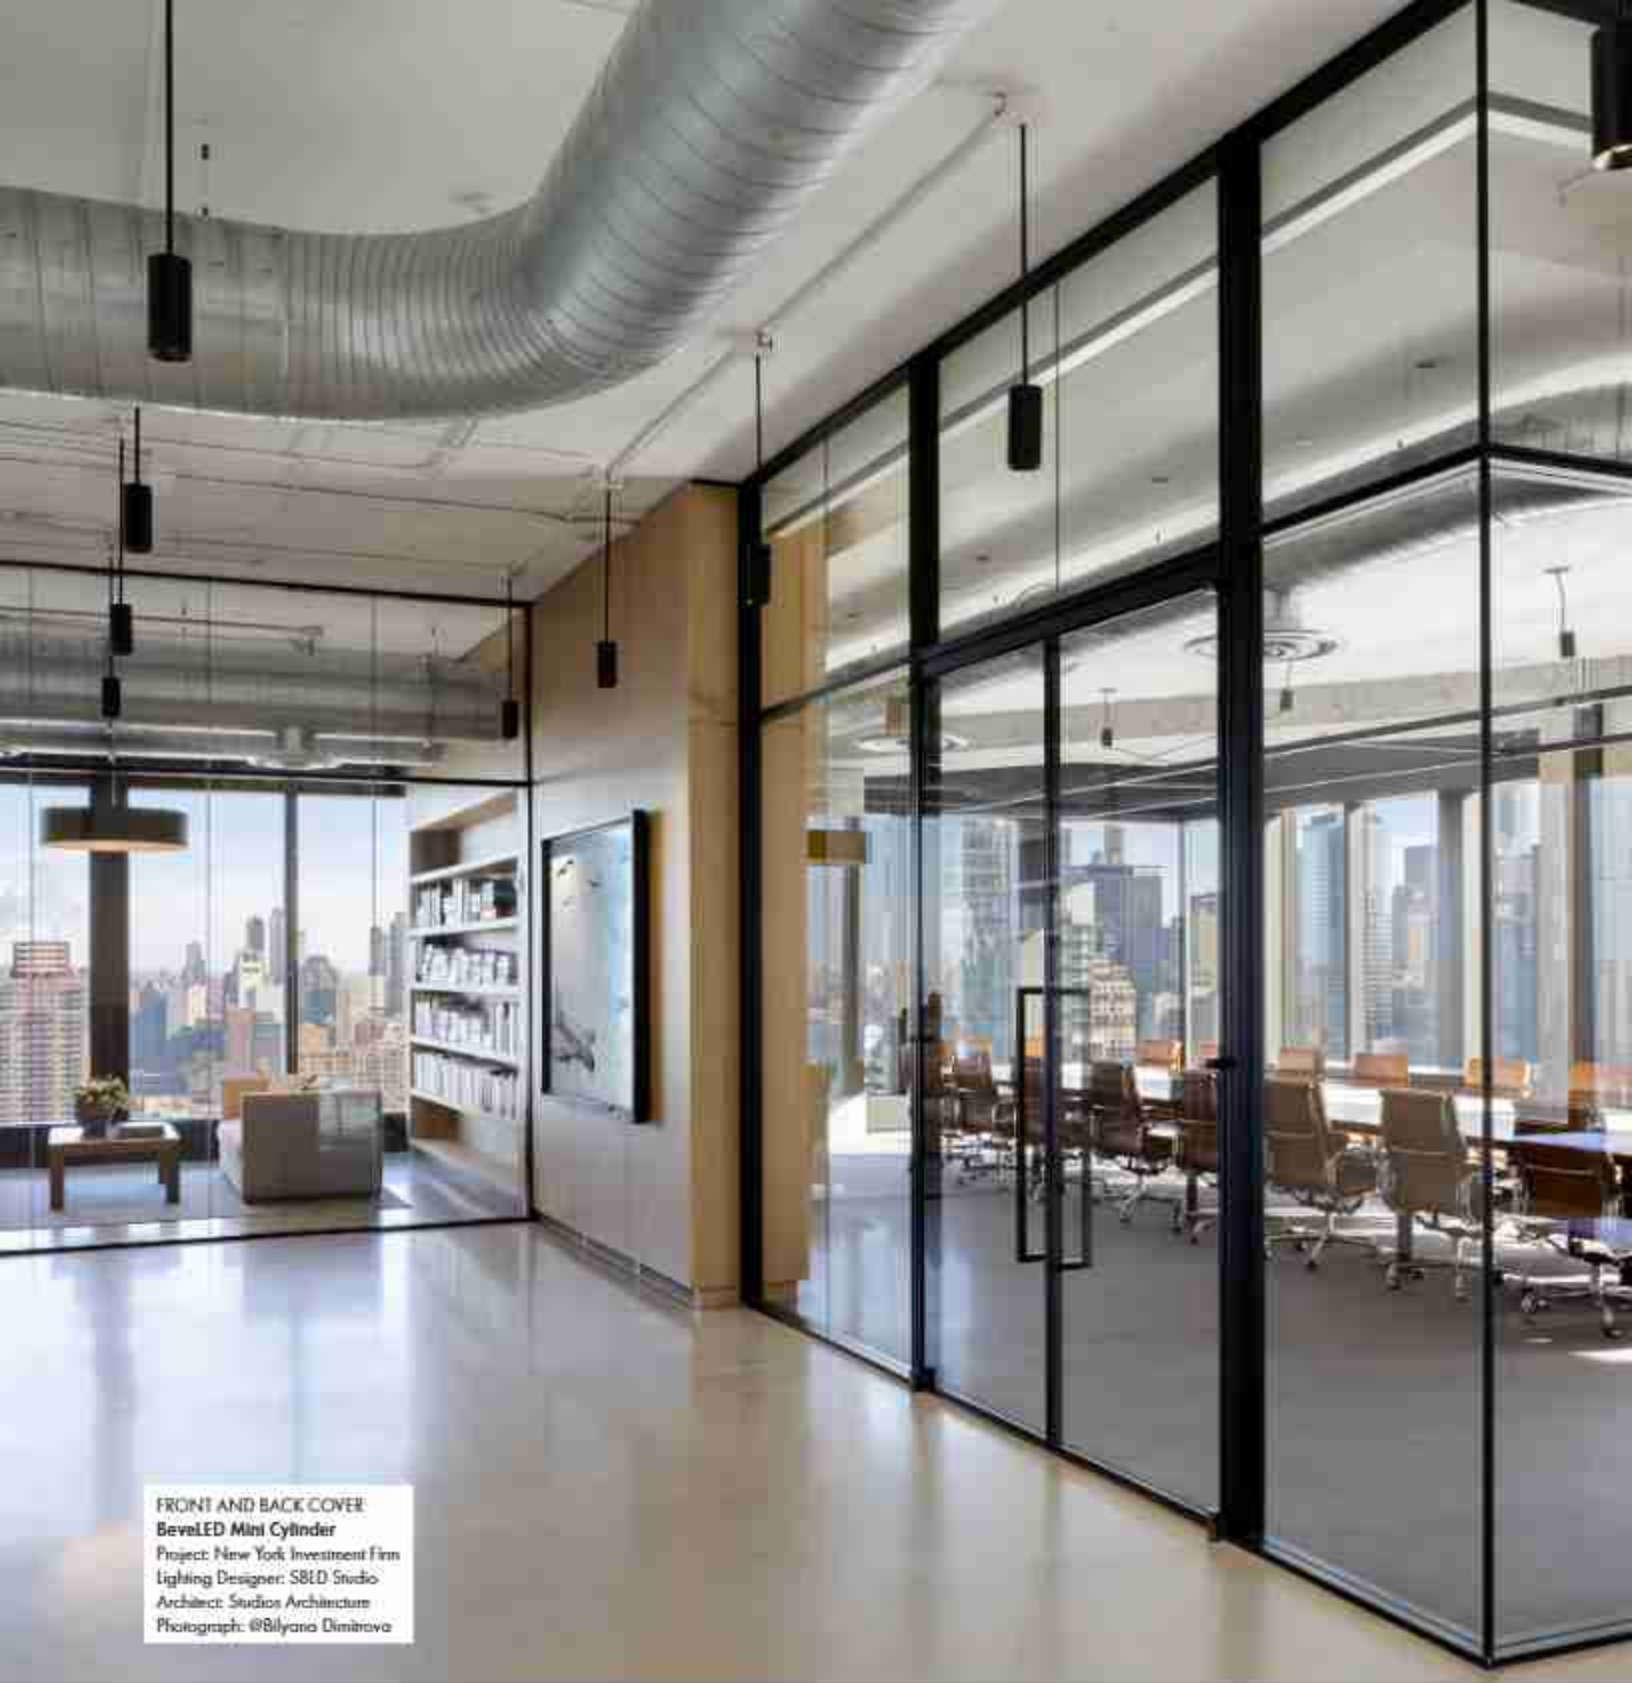

FRONT AND BACK COVER
BeveLED Mini Cylinder
Project: New York Investment Firm
Lighting Designer: SBED Studio
Architect: Studios Architecture
Photograph: @Bilyana Dimitrova

USAI
Lighting

CALL, EMAIL, OR VISIT USAILIGHTING.COM TO LEARN MORE.