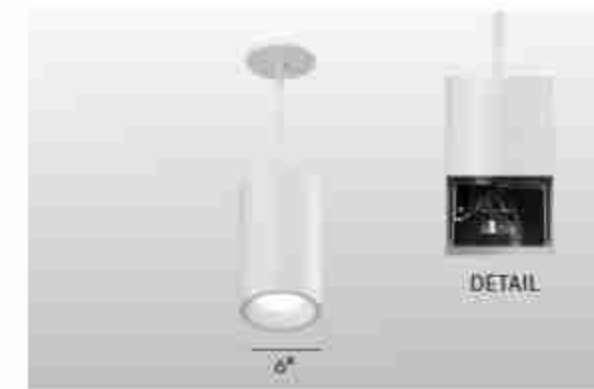

TRIM FINISHES

+ Anti-Microbial and Custom Colors Available

BeveLED® 2.2 Adjustable Cylinder

Power, Performance, and Invisibly Adjusts. USAI Lighting's patented design is the coolest thing you'll never see.

INSIDE: The BeveLED 2.2 Adjustable Cylinder allows for an internal lockable 30° tilt and 362° rotation.

OUTSIDE: It remains still and retains a consistent, BeveLED Cylinder family aesthetic.

COLOR TECHNOLOGY